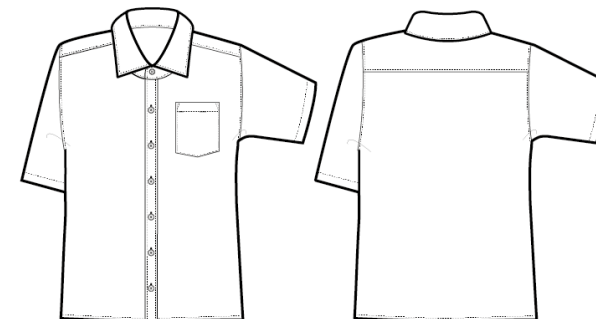

PR202 Men's Short Sleeve Poplin Shirt

Description

A short sleeve work shirt for men available in 28 colours. This shirt has a stiffened formal cut collar that can accommodate a tie and the main body has a useful left chest pocket.

Product Features:

- Formal collar styling
- Left chest open Mitred pocket
- Self-coloured buttons

Available In:

14.5, 15, 15.5, 16, 16.5, 17, 17.5, 18, 18.5, 19, 20*, 21*, 22*, 23*

Certifications:

Colours:

Colour	Pantone	C	M	Y	K	Colour	Pantone	C	M	Y	K
Aqua	344c	32	0	30	0	Navy *	533c	95	72	15	67
Aubergine	7449c	65	98	21	83	Orange	172c	0	73	87	0
Black *	Black c	0	0	0	100	Pink	670c	1	17	0	0
Bottle	7736c	56	0	58	78	Purple *	7447c	77	85	6	18
Brown	4975c	36	84	59	85	Red *	201c	7	100	68	32
Burgundy *	209c	20	97	40	58	Rich Violet	7677c	68	78	0	0
Dark Grey *	425c	52	29	30	78	Royal *	7686c	100	73	0	0
Emerald	7728c	93	0	75	55	Sapphire	2144c	95	53	0	0
Hot Pink	215c	66	100	26	24	Silver *	429c	21	11	9	23
Khaki	7536c	11	13	30	32	Steel *	Cool grey 11c	44	34	22	77
Light Blue *	2707c	20	6	0	0	Sunflower	7411c	0	42	75	2
Lilac	2085c	9	16	0	0	Turquoise *	7703c	79	2	10	11
Lime *	2302c	33	7	74	5	White *	White	0	0	0	0
Mid Blue *	2135c	62	39	0	0						
Natural	4755c	3	16	20	9						

Fabric:

65% Polyester, 35% Cotton Poplin, 105gsm.

Suggested Decoration:

Screen Print, Transfer Print, Embroidery

Country of Origin:

Bangladesh

Commodity Code:

6205 30 0000

Features:

Wash Care:

Carton Information:

Sizes	Carton	Pack	SKU's	Carton Weight	Carton Dimensions
14.5" - 17.5"	36	6	196	11.5kg	56cmx36cmx54cm
18" - 19"	12	3	84	11.5kg	56cmx36cmx54cm
20" - 22" B&W	12	3	6	11.5kg	56cmx36cmx54cm
20" - 23"	6	2	50	11.5kg	56cmx36cmx54cm

Garment Sizes:

Collar"	14½	15	15½	16	16½	17	17½	18	18½	19	20	21	22	23
Collar cm	37	38	39.5	41	42	43	44.5	46	47	48	50	52	54	56
Chest to fit"	34	36	38	40	42	44	46	48	50	52	54	58	62	66
Chest to fit cm	87	92	96	102	107	111	117	122	127	132	137	147	157	167
Chest actual cm	109	114	119	124	129	134	139	144	149	154	159	169	179	189
Call size	S	S/M	M	M/L	L	L/XL	XL	XL/2XL	2XL	2XL/3XL	3XL	4XL	5XL	6XL
Back length cm	77	77	78	78	79	79	79	80	80	81	81	82	82	83